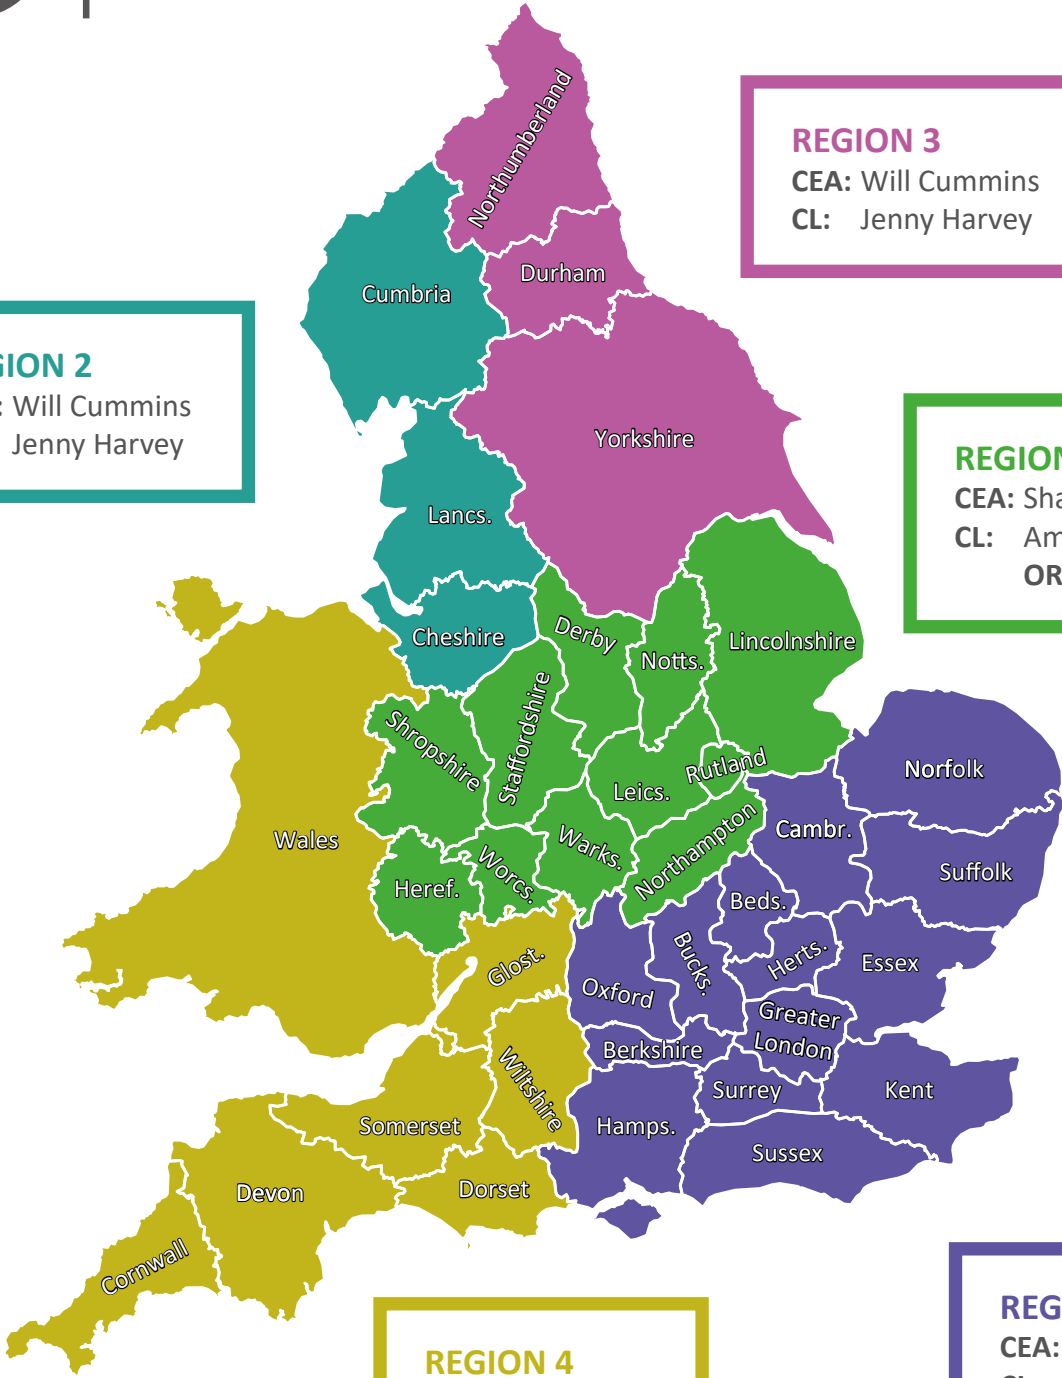

AIM Regional Contacts

Please [click the names below](#) for contact information

REGION 2
CEA: Will Cummins
CL: Jenny Harvey

REGION 3
CEA: Will Cummins
CL: Jenny Harvey

REGION 1
CEA: Shauna Lane
CL: Amanda Ibrahim
OR Tim Cook

REGION 4
CEA: Tayla Dagley
CL: Sue Benton

REGION 5
CEA: Tayla Dagley
CL: Katharine Pearce

DEFINITIONS
CEA: Customer Experience Advisor
CL: Centre Lead

CONTACT INFO
Website: www.aim-group.org.uk
Email: enquiries@aim-group.org.uk