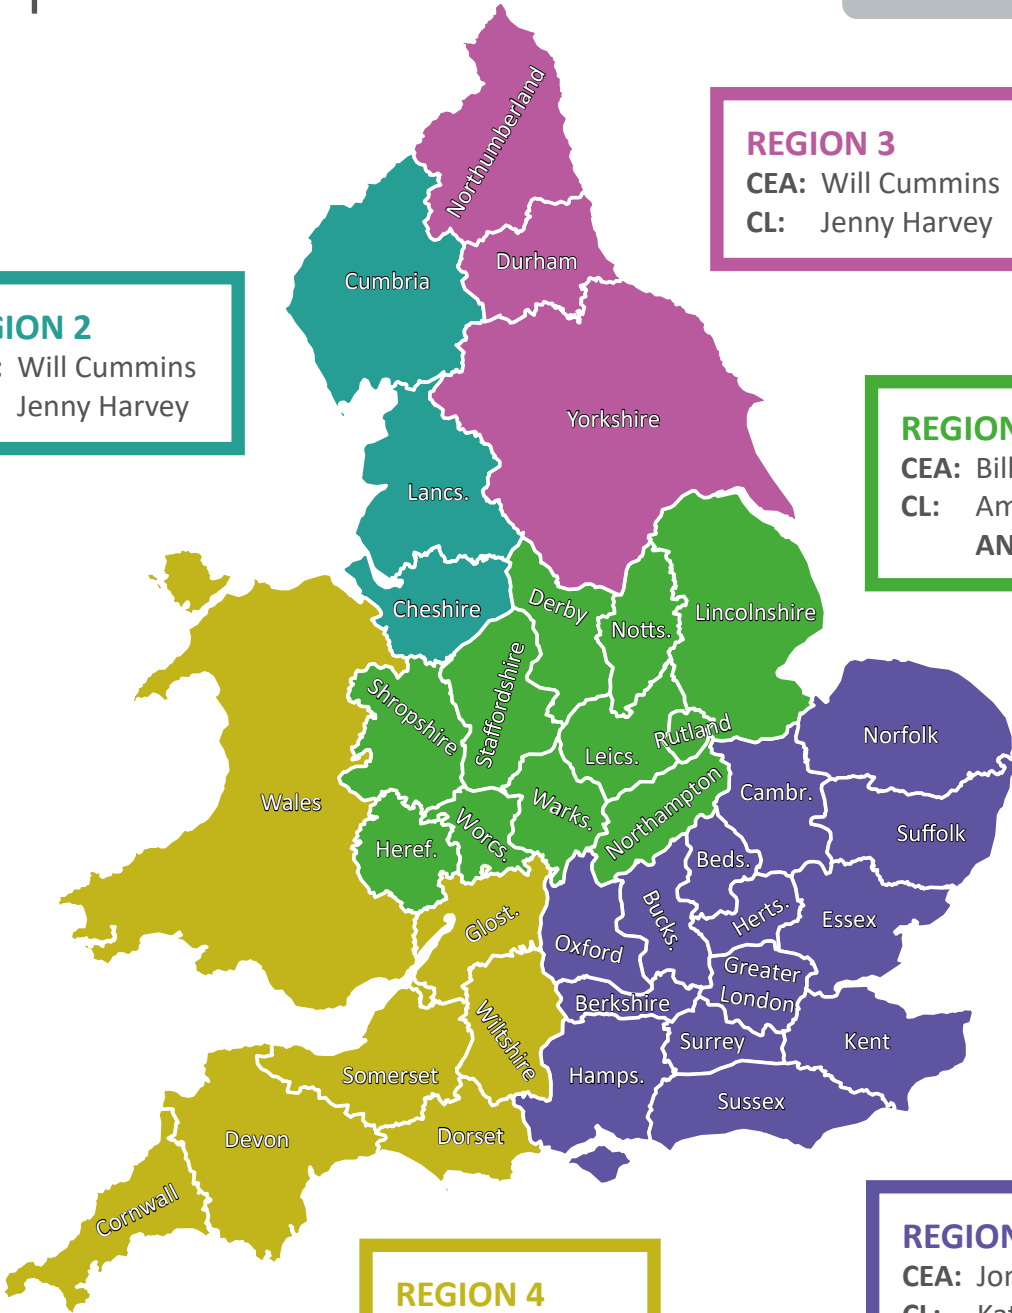

Please [click the names below](#) for contact information

REGION 2
CEA: Will Cummins
CL: Jenny Harvey

REGION 3
CEA: Will Cummins
CL: Jenny Harvey

REGION 1
CEA: Billy Smyth
CL: Amanda Ibrahim
AND Tim Cook

REGION 4
CEA: Jon Barnard
CL: Sue Benton

REGION 5
CEA: Jon Barnard
CL: Katharine Pearce

DEFINITIONS
CEA: Customer Experience Advisor
CL: Centre Lead

CONTACT INFO
Website: www.aimgroup.org.uk
Email: enquiries@aimgroup.org.uk